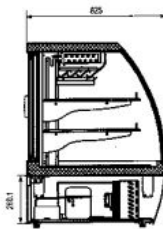

KDELI Series - Deli Display Case

KDELI-47

Doors	Shelves	Dimensions - LxWxD mm / in	Capacity	HP	AMPS	Voltage	Plug Type
2	6	1089 / 42 7/8" 1200 / 47 1/4" 825 / 32 1/2"	18ft	1/4+	2.6	115/60/1	NEMA 5-15P

- Interior: Aluminum liner with stainless steel floor
- Exterior: Black or white coated steel. Stainless steel available
- Attractive curved glass and sliding glass doors
- Rounded corner design inside of the cabinet makes it easy to clean the inside storage room
- Refrigeration system keeps the meats and deli products at safe temperatures between 0°C to 6°C

KDELI Series - Deli Display Case

KDELI-82

Doors	Shelves	Dimensions - LxWxD mm / in	Capacity	HP	AMPS	Voltage	Plug Type
3	9	1089 / 42 7/8" 2000 / 78 3/4" 825 / 32 1/2"	32ft	3/4	5.9	115/60/1	NEMA 5-15P

- Interior: Aluminum liner with stainless steel floor
- Exterior: Black or white coated steel. Stainless steel available
- Attractive curved glass and sliding glass doors
- Rounded corner design inside of the cabinet makes it easy to clean the inside storage room
- Refrigeration system keeps the meats and deli products at safe temperatures between 0°C to 6°C