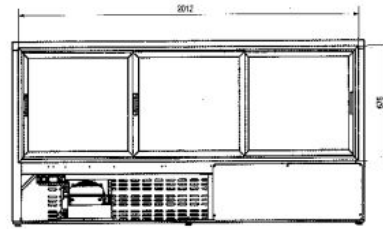

KDELI Series - Deli Display Case

KDELI-47

Doors	Shelves	Dimensions - LxWxD mm / in	Capacity	HP	AMPS	Voltage	Plug Type
2	6	1089 / 42 7/8" 1200 / 47 1/4" 825 / 32 1/2"	18ft	1/4+	2.6	115/60/1	NEMA 5-15P

- Interior: Aluminum liner with stainless steel floor
- Exterior: Black or white coated steel. Stainless steel available
- Attractive curved glass and sliding glass doors
- Rounded corner design inside of the cabinet makes it easy to clean the inside storage room
- Refrigeration system keeps the meats and deli products at safe temperatures between 0°C to 6°C

KDELI Series - Deli Display Case

KDELI-82

Doors	Shelves	Dimensions - LxWxD mm / in	Capacity	HP	AMPS	Voltage	Plug Type
3	9	1089 / 42 7/8" 2000 / 78 3/4" 825 / 32 1/2"	32ft	3/4	5.9	115/60/1	NEMA 5-15P

- Interior: Aluminum liner with stainless steel floor
- Exterior: Black or white coated steel. Stainless steel available
- Attractive curved glass and sliding glass doors
- Rounded corner design inside of the cabinet makes it easy to clean the inside storage room
- Refrigeration system keeps the meats and deli products at safe temperatures between 0°C to 6°C