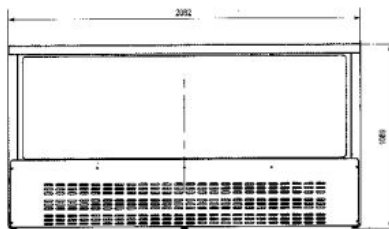

KDELI Series - Deli Display Case

KDELI-47

Doors	Shelves	Dimensions - LxWxD mm / in	Capacity	HP	AMPS	Voltage	Plug Type
2	6	1089 / 42 7/8" 1200 / 47 1/4" 825 / 32 1/2"	18ft	1/4+	2.6	115/60/1	NEMA 5-15P

- Interior: Aluminum liner with stainless steel floor
- Exterior: Black or white coated steel. Stainless steel available
- Attractive curved glass and sliding glass doors
- Rounded corner design inside of the cabinet makes it easy to clean the inside storage room
- Refrigeration system keeps the meats and deli products at safe temperatures between 0°C to 6°C

KDELI Series - Deli Display Case

KDELI-82

Doors	Shelves	Dimensions - LxWxD mm / in	Capacity	HP	AMPS	Voltage	Plug Type
3	9	1089 / 42 7/8" 2000 / 78 3/4" 825 / 32 1/2"	32ft	3/4	5.9	115/60/1	NEMA 5-15P

- Interior: Aluminum liner with stainless steel floor
- Exterior: Black or white coated steel. Stainless steel available
- Attractive curved glass and sliding glass doors
- Rounded corner design inside of the cabinet makes it easy to clean the inside storage room
- Refrigeration system keeps the meats and deli products at safe temperatures between 0°C to 6°C