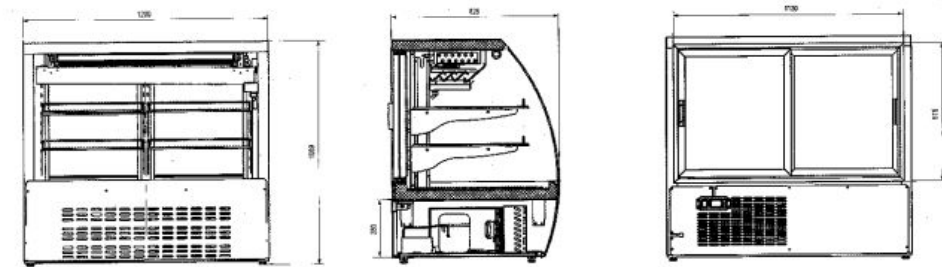

KDELI Series - Deli Display Case

KDELI-47

Doors	Shelves	Dimensions - LxWxD mm / in	Capacity	HP	AMPS	Voltage	Plug Type
2	6	1089 / 42 7/8" 1200 / 47 1/4" 825 / 32 1/2"	18ft	1/4+	2.6	115/60/1	NEMA 5-15P

- Interior: Aluminum liner with stainless steel floor
- Exterior: Black or white coated steel. Stainless steel available
- Attractive curved glass and sliding glass doors
- Rounded corner design inside of the cabinet makes it easy to clean the inside storage room
- Refrigeration system keeps the meats and deli products at safe temperatures between 0°C to 6°C

KDELI Series - Deli Display Case

KDELI-82

Doors	Shelves	Dimensions - LxWxD mm / in	Capacity	HP	AMPS	Voltage	Plug Type
3	9	1089 / 42 7/8" 2000 / 78 3/4" 825 / 32 1/2"	32ft	3/4	5.9	115/60/1	NEMA 5-15P

- Interior: Aluminum liner with stainless steel floor
- Exterior: Black or white coated steel. Stainless steel available
- Attractive curved glass and sliding glass doors
- Rounded corner design inside of the cabinet makes it easy to clean the inside storage room
- Refrigeration system keeps the meats and deli products at safe temperatures between 0°C to 6°C