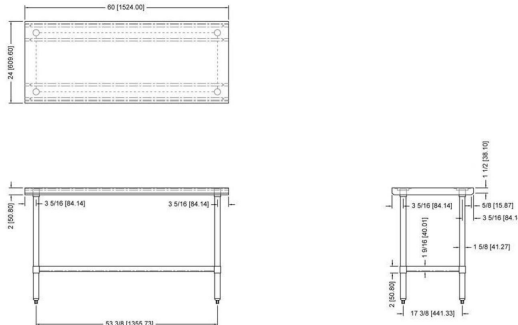

Model	Width	Length	Height	Legs	Weight (KGs)
WTG-3030-418	30"	30"	34"	4	21.8
WTG-3036-418	30"	36"	34"	4	23.8
WTG-3048-418	30"	48"	34"	4	27.9
WTG-3060-418	30"	60"	34"	4	32
WTG-3072-418	30"	72"	34"	4	36.1
WTG-3084-418	30"	84"	34"	6	42.6
WTG-3096-418	30"	96"	34"	6	46.7

Model	Width	Length	Height	Legs	Weight (KGs)
WTG-2424-418	24"	24"	34"	4	17.3
WTG-2430-418	24"	30"	34"	4	19.8
WTG-2436-418	24"	36"	34"	4	22.2
WTG-2448-418	24"	48"	34"	4	26.9
WTG-2460-418	24"	60"	34"	4	31.6
WTG-2472-418	24"	72"	34"	4	36.3
WTG-2484-418	24"	84"	34"	6	43.4
WTG-2496-418	24"	96"	34"	6	48.1

Model	Width	Length	Height	Legs	Weight (KGs)
WTG-3030-4BS-418	30"	30"	34"	4	22.3
WTG-3036-4BS-418	30"	36"	34"	4	25
WTG-3048-4BS-418	30"	48"	34"	4	30.5
WTG-3060-4BS-418	30"	60"	34"	4	36
WTG-3072-4BS-418	30"	72"	34"	4	41.6
WTG-3084-4BS-418	30"	84"	34"	6	49.5
WTG-3096-4BS-418	30"	96"	34"	6	55

WTG-2400-418

Stainless Steel

Worktables Cont.

WTG-2424-418

WTG-2430-418

WTG-2436-418

WTG-2448-418

WTG-2460-418