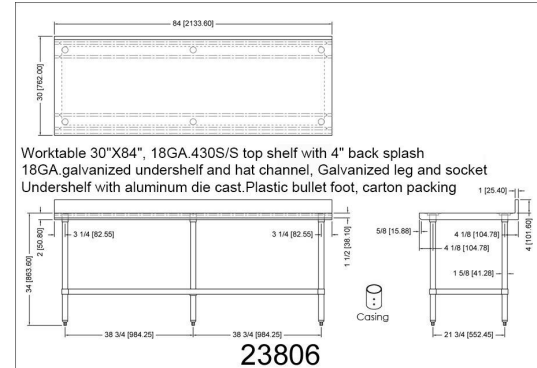

Stainless Steel Backsplash Worktables Cont.

WTG-3030-4BS-418

WTG-3036-4BS-418

WTG-3048-4BS-418

WTG-3060-4BS-418

WTG-3072-4BS-418

WTG-3084-4BS-418

WTG-3096-4BS-418