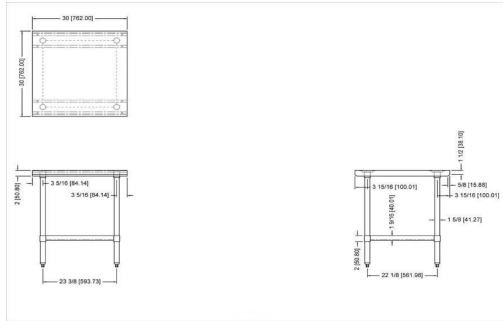

Model	Width	Length	Height	Legs	Weight (KGs)
WTG-2424-418	24"	24"	34"	4	17.3
WTG-2430-418	24"	30"	34"	4	19.8
WTG-2436-418	24"	36"	34"	4	22.2
WTG-2448-418	24"	48"	34"	4	26.9
WTG-2460-418	24"	60"	34"	4	31.6
WTG-2472-418	24"	72"	34"	4	36.3
WTG-2484-418	24"	84"	34"	6	43.4
WTG-2496-418	24"	96"	34"	6	48.1

Model	Width	Length	Height	Legs	Weight (KGs)
WTG-3030-4BS-418	30"	30"	34"	4	22.3
WTG-3036-4BS-418	30"	36"	34"	4	25
WTG-3048-4BS-418	30"	48"	34"	4	30.5
WTG-3060-4BS-418	30"	60"	34"	4	36
WTG-3072-4BS-418	30"	72"	34"	4	41.6
WTG-3084-4BS-418	30"	84"	34"	6	49.5
WTG-3096-4BS-418	30"	96"	34"	6	55

WTG-2472-418

WTG-2484-418

WTG-2496-418

WTG-3000-418

Stainless Steel

Worktables Cont.

WTG-3030-418

WTG-3036-418