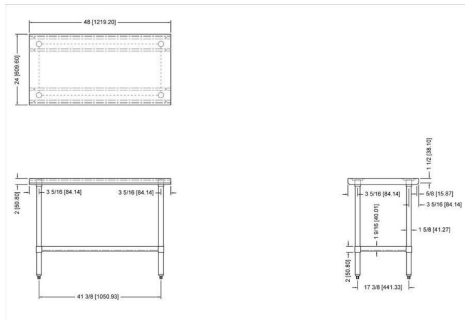

WTG-2400-418

Stainless Steel

Worktables Cont.