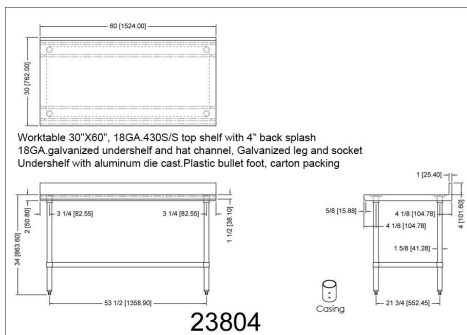

Stainless Steel Backsplash Worktables Cont.

WTG-3030-4BS-418

WTG-3036-4BS-418

WTG-3048-4BS-418

WTG-3060-4BS-418

WTG-3072-4BS-418

WTG-3084-4BS-418

WTG-3096-4BS-418