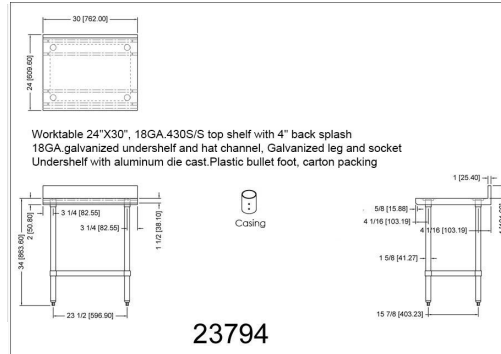

WTG-2430-4BS-418