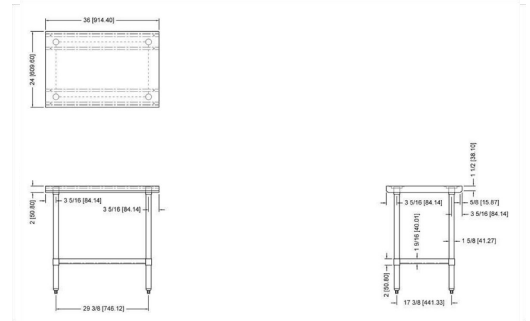

WTG-2436-418