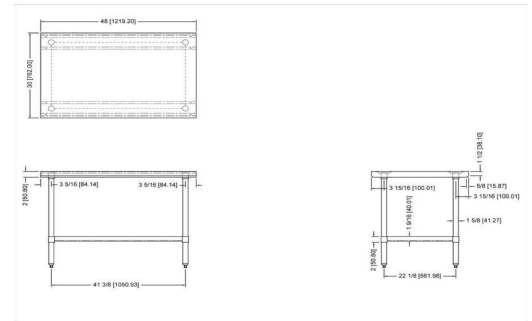

WTG-3084-418

WTG-3048-418