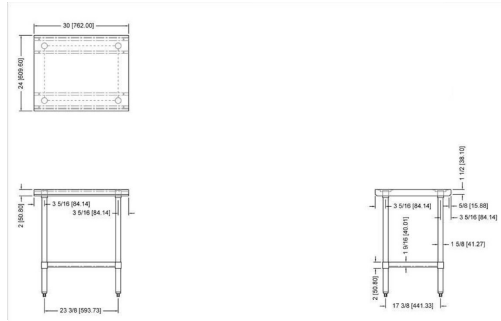

Model	Width	Length	Height	Legs	Weight (KGs)
WTG-3030-418	30"	30"	34"	4	21.8
WTG-3036-418	30"	36"	34"	4	23.8
WTG-3048-418	30"	48"	34"	4	27.9
WTG-3060-418	30"	60"	34"	4	32
WTG-3072-418	30"	72"	34"	4	36.1
WTG-3084-418	30"	84"	34"	6	42.6
WTG-3096-418	30"	96"	34"	6	46.7

Model	Width	Length	Height	Legs	Weight (KGs)
WTG-2424-418	24"	24"	34"	4	17.3
WTG-2430-418	24"	30"	34"	4	19.8
WTG-2436-418	24"	36"	34"	4	22.2
WTG-2448-418	24"	48"	34"	4	26.9
WTG-2460-418	24"	60"	34"	4	31.6
WTG-2472-418	24"	72"	34"	4	36.3
WTG-2484-418	24"	84"	34"	6	43.4
WTG-2496-418	24"	96"	34"	6	48.1

Model	Width	Length	Height	Legs	Weight (KGs)
WTG-3030-4BS-418	30"	30"	34"	4	22.3
WTG-3036-4BS-418	30"	36"	34"	4	25
WTG-3048-4BS-418	30"	48"	34"	4	30.5
WTG-3060-4BS-418	30"	60"	34"	4	36
WTG-3072-4BS-418	30"	72"	34"	4	41.6
WTG-3084-4BS-418	30"	84"	34"	6	49.5
WTG-3096-4BS-418	30"	96"	34"	6	55

WTG-2400-418

Stainless Steel

Worktables Cont.

WTG-2424-418

WTG-2430-418

WTG-2436-418

WTG-2448-418

WTG-2460-418