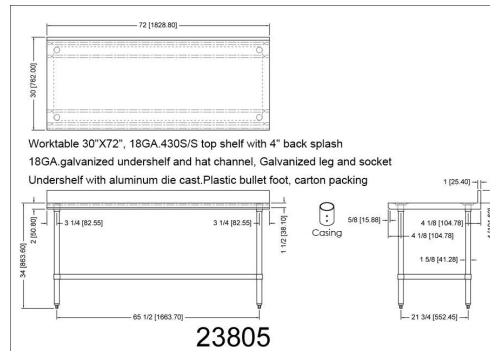

Stainless Steel Backsplash Worktables Cont.

WTG-3030-4BS-418

WTG-3036-4BS-418

WTG-3048-4BS-418

WTG-3060-4BS-418

WTG-3072-4BS-418

WTG-3084-4BS-418

WTG-3096-4BS-418