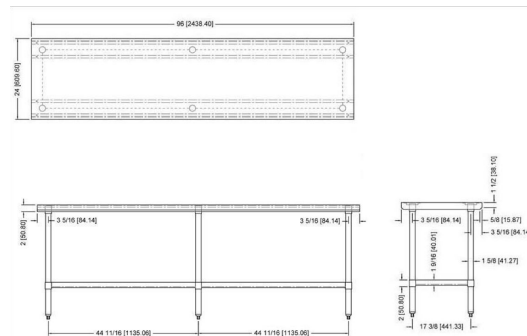

WTG-2496-418