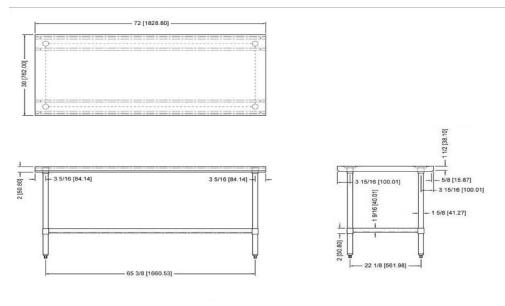

WTG-3000-418

Stainless Steel

Worktables Cont.