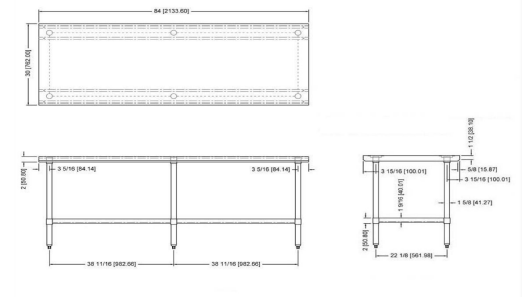

Model	Width	Length	Height	Legs	Weight (KGs)
WTG-3030-418	30"	30"	34"	4	21.8
WTG-3036-418	30"	36"	34"	4	23.8
WTG-3048-418	30"	48"	34"	4	27.9
WTG-3060-418	30"	60"	34"	4	32
WTG-3072-418	30"	72"	34"	4	36.1
WTG-3084-418	30"	84"	34"	6	42.6
WTG-3096-418	30"	96"	34"	6	46.7

Model	Width	Length	Height	Legs	Weight (KGs)
WTG-2424-418	24"	24"	34"	4	17.3
WTG-2430-418	24"	30"	34"	4	19.8
WTG-2436-418	24"	36"	34"	4	22.2
WTG-2448-418	24"	48"	34"	4	26.9
WTG-2460-418	24"	60"	34"	4	31.6
WTG-2472-418	24"	72"	34"	4	36.3
WTG-2484-418	24"	84"	34"	6	43.4
WTG-2496-418	24"	96"	34"	6	48.1

Model	Width	Length	Height	Legs	Weight (KGs)
WTG-3030-4BS-418	30"	30"	34"	4	22.3
WTG-3036-4BS-418	30"	36"	34"	4	25
WTG-3048-4BS-418	30"	48"	34"	4	30.5
WTG-3060-4BS-418	30"	60"	34"	4	36
WTG-3072-4BS-418	30"	72"	34"	4	41.6
WTG-3084-4BS-418	30"	84"	34"	6	49.5
WTG-3096-4BS-418	30"	96"	34"	6	55

WTG-3048-418

WTG-3060-418

WTG-3072-418

WTG-3084-418

WTG-3096-418

WTG-2400-4BS-418

Stainless Steel Backsplash Worktables Cont.

WTG-2424-4BS-418