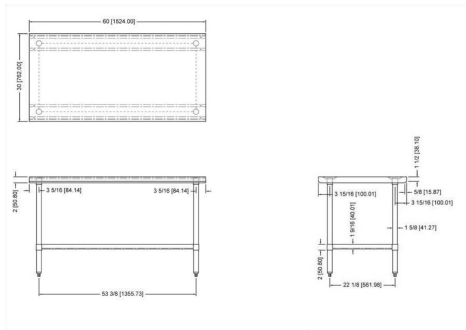

WTG-3000-418

Stainless Steel

Worktables Cont.