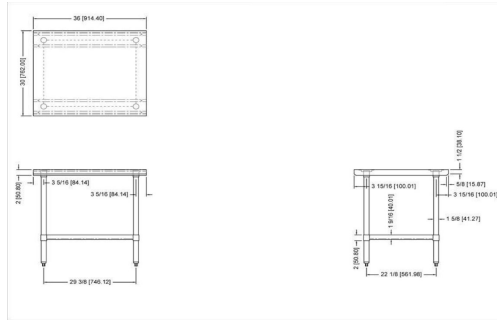

Model	Width	Length	Height	Legs	Weight (KGs)
WTG-3030-418	30"	30"	34"	4	21.8
WTG-3036-418	30"	36"	34"	4	23.8
WTG-3048-418	30"	48"	34"	4	27.9
WTG-3060-418	30"	60"	34"	4	32
WTG-3072-418	30"	72"	34"	4	36.1
WTG-3084-418	30"	84"	34"	6	42.6
WTG-3096-418	30"	96"	34"	6	46.7

Model	Width	Length	Height	Legs	Weight (KGs)
WTG-2424-418	24"	24"	34"	4	17.3
WTG-2430-418	24"	30"	34"	4	19.8
WTG-2436-418	24"	36"	34"	4	22.2
WTG-2448-418	24"	48"	34"	4	26.9
WTG-2460-418	24"	60"	34"	4	31.6
WTG-2472-418	24"	72"	34"	4	36.3
WTG-2484-418	24"	84"	34"	6	43.4
WTG-2496-418	24"	96"	34"	6	48.1

Model	Width	Length	Height	Legs	Weight (KGs)
WTG-3030-4BS-418	30"	30"	34"	4	22.3
WTG-3036-4BS-418	30"	36"	34"	4	25
WTG-3048-4BS-418	30"	48"	34"	4	30.5
WTG-3060-4BS-418	30"	60"	34"	4	36
WTG-3072-4BS-418	30"	72"	34"	4	41.6
WTG-3084-4BS-418	30"	84"	34"	6	49.5
WTG-3096-4BS-418	30"	96"	34"	6	55

WTG-2472-418

WTG-2484-418

WTG-2496-418

WTG-3000-418

Stainless Steel

Worktables Cont.

WTG-3030-418

WTG-3036-418