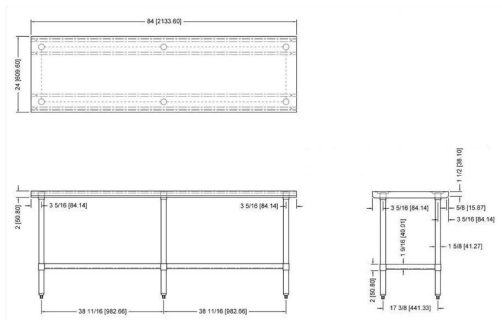

WTG-2484-418