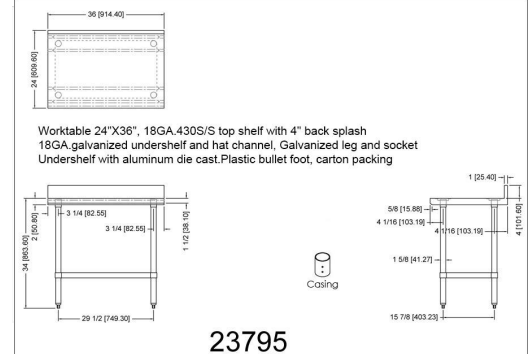

WTG-2436-4BS-418