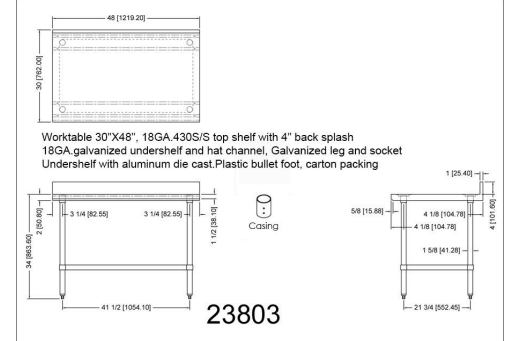

Stainless Steel Backsplash Worktables Cont.

WTG-3030-4BS-418

WTG-3036-4BS-418

WTG-3048-4BS-418

WTG-3060-4BS-418

WTG-3072-4BS-418

WTG-3084-4BS-418

WTG-3096-4BS-418