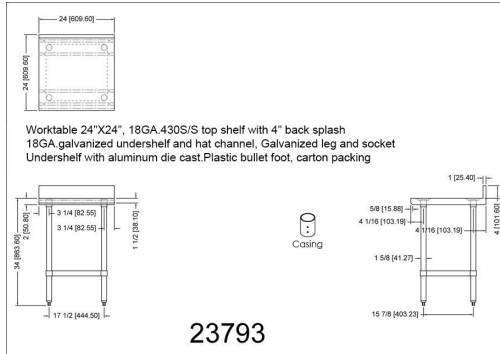

WTG-3048-418

WTG-3060-418

WTG-3072-418

WTG-3084-418

WTG-3096-418

WTG-2400-4BS-418

Stainless Steel Backsplash Worktables Cont.

WTG-2424-4BS-418