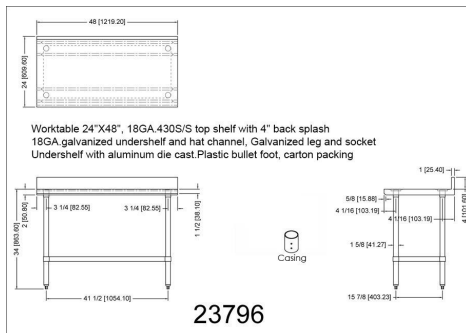

WTG-2448-4BS-418