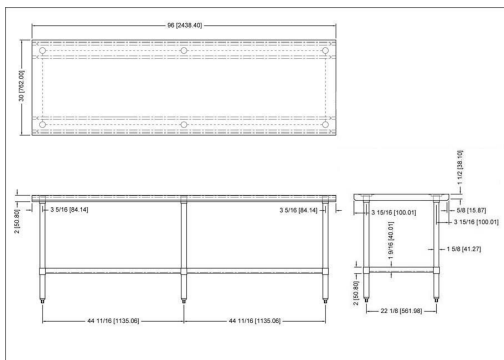

Model	Width	Length	Height	Legs	Weight (KGs)
WTG-3030-4BS-418	30"	30"	34"	4	22.3
WTG-3036-4BS-418	30"	36"	34"	4	25
WTG-3048-4BS-418	30"	48"	34"	4	30.5
WTG-3060-4BS-418	30"	60"	34"	4	36
WTG-3072-4BS-418	30"	72"	34"	4	41.6
WTG-3084-4BS-418	30"	84"	34"	6	49.5
WTG-3096-4BS-418	30"	96"	34"	6	55

WTG-3048-418

WTG-3060-418

WTG-3072-418

WTG-3084-418

WTG-3096-418

WTG-2400-4BS-418

Stainless Steel Backsplash Worktables Cont.

WTG-2424-4BS-418