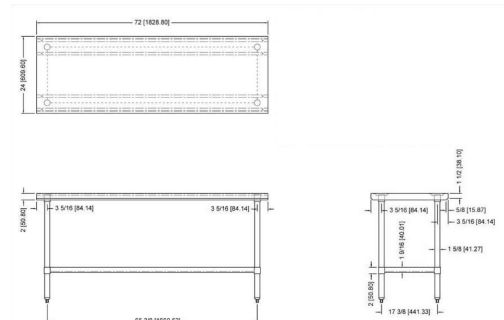

WTG-2472-418