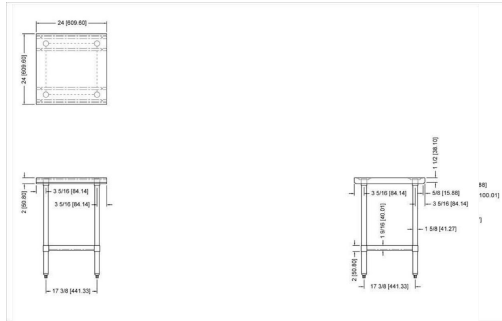

WTG-2448-418

WTG-2400-418

Stainless Steel

Worktables Cont.

WTG-2424-418