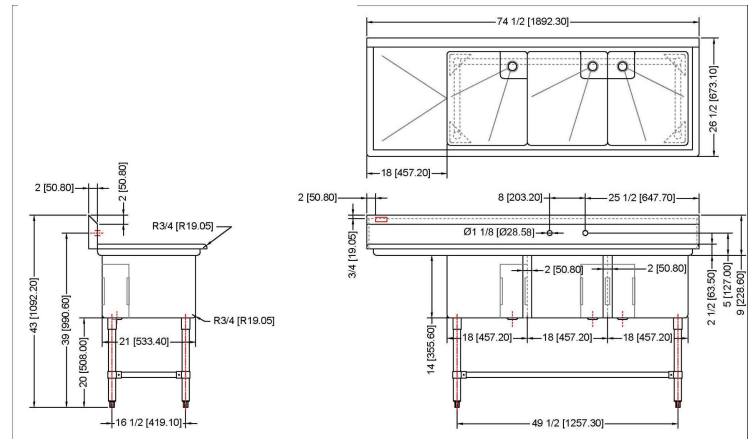

Triumph

North American Product Guide

CDS Stainless Steel Sinks

- 18GA.304S/S sink
- Corner drain with 1.5" drain basket
- 12" overflow pipe and 18GA.304S/S swirl guard included
- 16GA.galvanized leg and socket with U shape leg-bracing, plastic bullet feet

Model	Width	Length	Height	Weight (KGs)
CDS1C182114-318	19 ½"	35"	43 ¾"	7.85
CDS2C182114-318	26 ½"	23"	43 ¾"	12.95
CDS3C101410-318	26 ½"	41"	43 ¾"	22.70
CDS3C182114-18L-318	26 ½"	59"	43 ¾"	32.45
CDS3C182114-18R-318	26 ½"	74 ½"	43 ¾"	33.30
CDS3C182114-318	26 ½"	74 ½"	43 ¾"	33.30

CDS

Stainless Steel Sinks Cont.

CDS1C182114-318

CDS2C182114-318

CDS3C101410-318

CDS3C182114-18L-318

CDS3C182114-18R-318

CDS3C182114-318