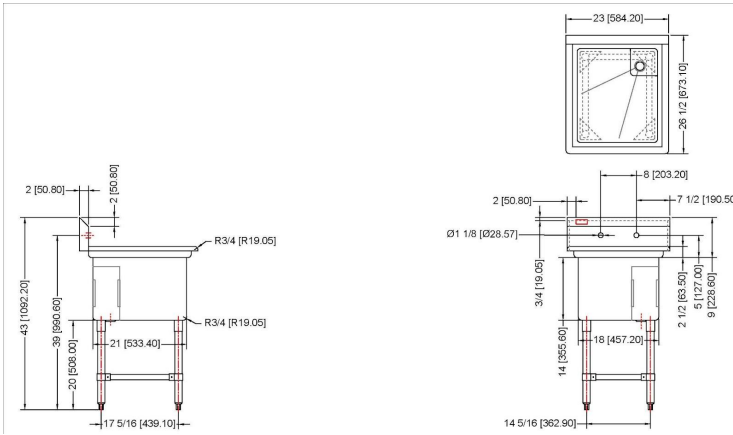

Triumph

North American Product Guide

CDS Stainless Steel Sinks

- 18GA.304S/S sink
- Corner drain with 1.5" drain basket
- 12" overflow pipe and 18GA.304S/S swirl guard included
- 16GA.galvanized leg and socket with U shape leg-bracing, plastic bullet feet

Model	Width	Length	Height	Weight (KGs)
CDS1C182114-318	19 ½"	35"	43 ¾"	7.85
CDS2C182114-318	26 ½"	23"	43 ¾"	12.95
CDS3C101410-318	26 ½"	41"	43 ¾"	22.70
CDS3C182114-18L-318	26 ½"	59"	43 ¾"	32.45
CDS3C182114-18R-318	26 ½"	74 ½"	43 ¾"	33.30
CDS3C182114-318	26 ½"	74 ½"	43 ¾"	33.30

CDS

Stainless Steel Sinks Cont.

CDS1C182114-318

CDS2C182114-318

CDS3C101410-318

CDS3C182114-18L-318

CDS3C182114-18R-318

CDS3C182114-318