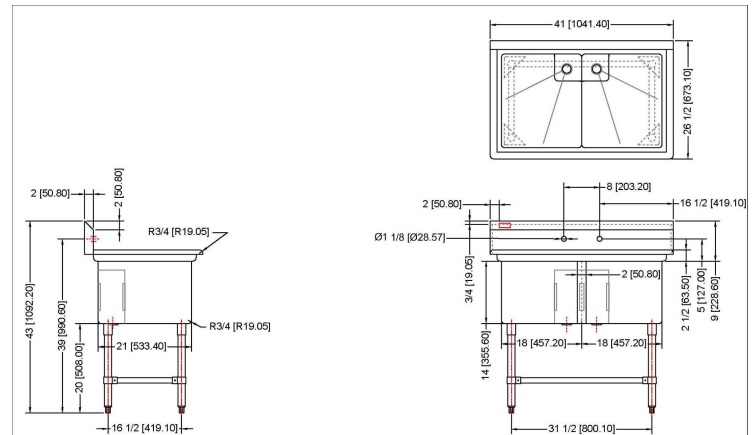

Triumph

North American Product Guide

CDS Stainless Steel Sinks

- 18GA.304S/S sink
- Corner drain with 1.5" drain basket
- 12" overflow pipe and 18GA.304S/S swirl guard included
- 16GA.galvanized leg and socket with U shape leg-bracing, plastic bullet feet

Model	Width	Length	Height	Weight (KGs)
CDS1C182114-318	19 ½"	35"	43 ¾"	7.85
CDS2C182114-318	26 ½"	23"	43 ¾"	12.95
CDS3C101410-318	26 ½"	41"	43 ¾"	22.70
CDS3C182114-18L-318	26 ½"	59"	43 ¾"	32.45
CDS3C182114-18R-318	26 ½"	74 ½"	43 ¾"	33.30
CDS3C182114-318	26 ½"	74 ½"	43 ¾"	33.30

CDS

Stainless Steel Sinks Cont.

CDS1C182114-318

CDS2C182114-318

CDS3C101410-318

CDS3C182114-18L-318

CDS3C182114-18R-318

CDS3C182114-318