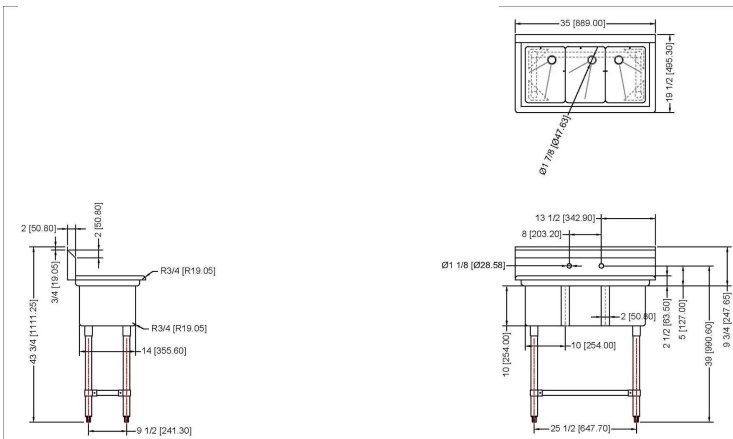

Triumph

North American Product Guide

CDS Stainless Steel Sinks

- 18GA.304S/S sink
- Corner drain with 1.5" drain basket
- 12" overflow pipe and 18GA.304S/S swirl guard included
- 16GA.galvanized leg and socket with U shape leg-bracing, plastic bullet feet

Model	Width	Length	Height	Weight (KGs)
CDS1C182114-318	19 ½"	35"	43 ¾"	7.85
CDS2C182114-318	26 ½"	23"	43 ¾"	12.95
CDS3C101410-318	26 ½"	41"	43 ¾"	22.70
CDS3C182114-18L-318	26 ½"	59"	43 ¾"	32.45
CDS3C182114-18R-318	26 ½"	74 ½"	43 ¾"	33.30
CDS3C182114-318	26 ½"	74 ½"	43 ¾"	33.30

CDS

Stainless Steel Sinks Cont.

CDS1C182114-318

CDS2C182114-318

CDS3C101410-318

CDS3C182114-18L-318

CDS3C182114-18R-318

CDS3C182114-318