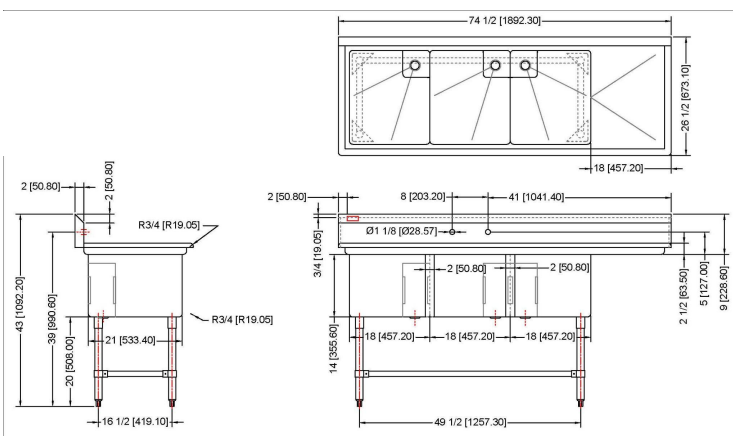

Triumph

North American Product Guide

CDS Stainless Steel Sinks

- 18GA.304S/S sink
- Corner drain with 1.5" drain basket
- 12" overflow pipe and 18GA.304S/S swirl guard included
- 16GA.galvanized leg and socket with U shape leg-bracing, plastic bullet feet

Model	Width	Length	Height	Weight (KGs)
CDS1C182114-318	19 ½"	35"	43 ¾"	7.85
CDS2C182114-318	26 ½"	23"	43 ¾"	12.95
CDS3C101410-318	26 ½"	41"	43 ¾"	22.70
CDS3C182114-18L-318	26 ½"	59"	43 ¾"	32.45
CDS3C182114-18R-318	26 ½"	74 ½"	43 ¾"	33.30
CDS3C182114-318	26 ½"	74 ½"	43 ¾"	33.30

CDS

Stainless Steel Sinks Cont.

CDS1C182114-318

CDS2C182114-318

CDS3C101410-318

CDS3C182114-18L-318

CDS3C182114-18R-318

CDS3C182114-318